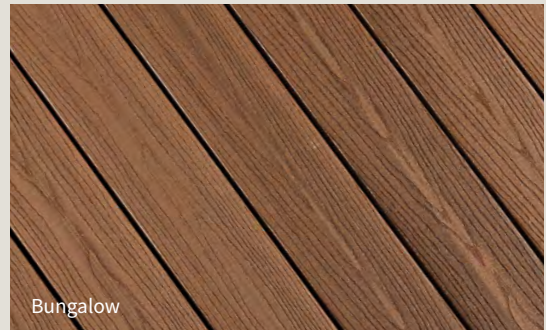

Escapes Collection