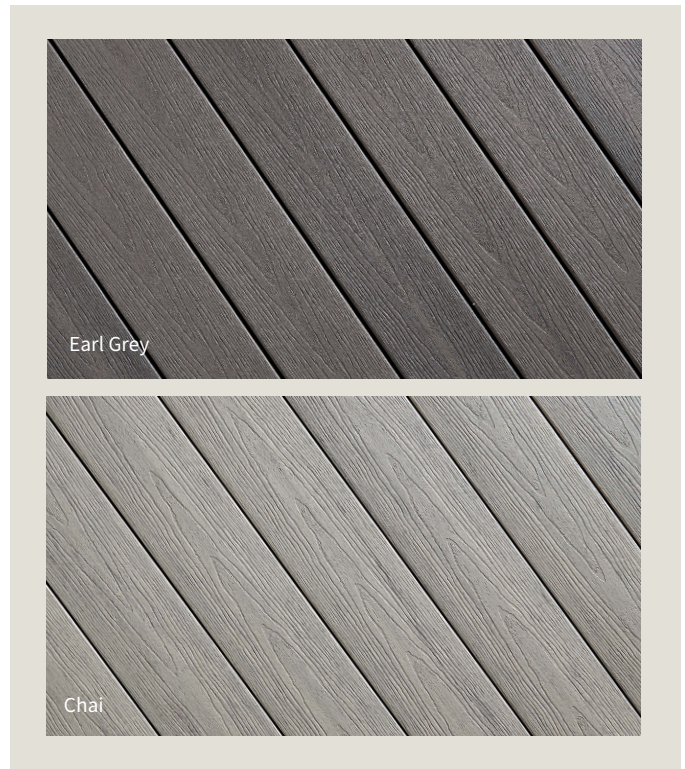

fiberon® Sanctuary®

Exclusive to
DekBoard in the UK

Enjoy a relaxing, personal oasis with Fiberon® Sanctuary decking. Beautiful and easy to maintain, Sanctuary decking features bold, multi-tonal colours and rustic embossing with an innovative PermaTech® cap layer for superior stain and fade resistance.

- Three-sided PermaTech cap layer resists fading.
- The flat-profile bottom provides a sturdy feel, reminiscent of traditional lumber.
- Strong composite construction resists splintering, rotting, cracking, insects and decay.
- Contains 95% recycled content.

Square Edge = 24mm x 135mm.
Length: 4.88m.

Grooved Edge = 24mm x 135mm.
Lengths: 3.66m and 4.88m.

Fascia: .18mm x 285mm.
Lengths: 3.66m.

Sanctuary composite decking in Chai.

Actual colours may vary from photographs.