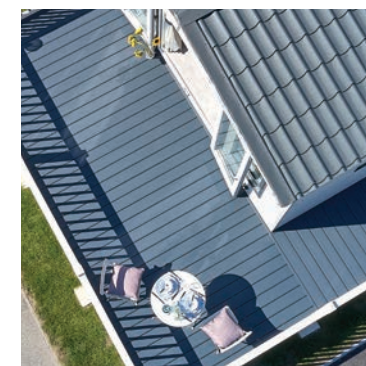

Why DekBoard is the right choice

As more families and couples choose the UK as their ideal location for holidays and as park living becomes an appealing option, it is increasingly desirable to maximise outdoor living space by adding a sun deck, allowing you to fully enjoy the benefits of this extra space.

Our decking and balustrade system is made from durable PVC-u that won't degrade like timber will, keeping its appearance and enhancing your static caravan, lodge or park home without the need for constant maintenance.

The woodgrain effect on our board is slightly textured to provide good grip at all times and gently domed to aid water run off, so your deck will always be a safe place to stand or walk. DekBoard won't twist or deform, it will be quiet to walk on and best of all, it will last for years and years and you won't have to paint it once.

Low Maintenance

Slip Resistant

Robust

100% Recyclable

Long Life

Product Testing