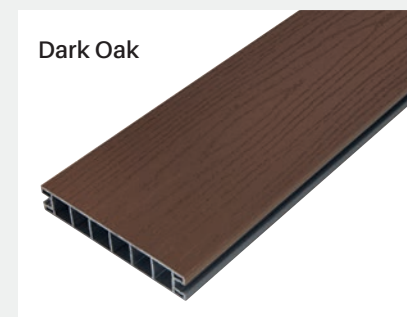

145mm board

DekBoard Plus 195mm board

Decking board colour options

5 standard colours for caravans, holiday & park homes

Maple*

Birchwood*

Beech*

Luna Grey

Anthracite Grey

Also available in the wider **DekBoard Plus** which is only available to DekBoard Authorised Installers.

*Exclusive to DekBoard Authorised Installers

4 contemporary colours for static caravans, lodges & park homes