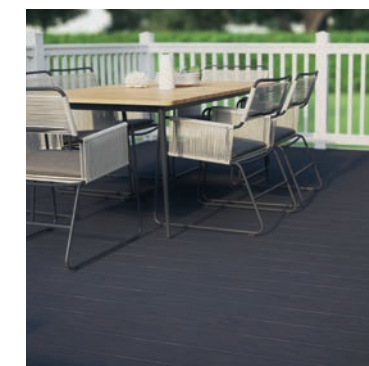

Why DekBoard is the right choice

As more families and couples choose the UK as their ideal location for holidays and as park living becomes an appealing option, it is increasingly desirable to maximise outdoor living space by adding a sun deck, allowing you to fully enjoy the benefits of this extra space.

Our decking and balustrade system is made from durable PVC-u that won't degrade like timber will, keeping its appearance and enhancing your static caravan, lodge or park home without the need for constant maintenance.

The woodgrain effect on our board is slightly textured to provide good grip at all times and gently domed to aid water run off, so your deck will always be a safe place to stand or walk. DekBoard won't twist or deform, it will be quiet to walk on and best of all, it will last for years and years and you won't have to paint it once.

Low Maintenance

Slip Resistant

Robust

100% Recyclable

Long Life

Product Testing