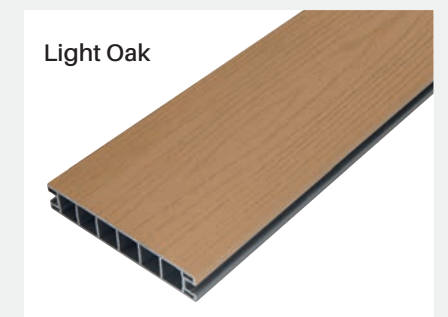

Decking boards

We offer a great range of practical decking boards with a traditional wood grain effect pattern. The board's satin finish is embossed for good slip resistance and the domed surface aids water run off in addition to them being easy to clean.

Introducing DekBoard Plus

In addition to our standard boards, we now offer DekBoard Plus, a wider 195mm board with a unique contemporary look.

DekBoard **Plus** has been introduced in line with the latest decking trends, giving a sleeker visual appeal, whilst providing the same great qualities of DekBoard.

Exclusive to our Holiday Home audience, DekBoard **Plus** really will help you create an outdoor living space with that added 'wow factor'.

Choose from the decking board colours on page 07 to find a style that complements your holiday home.

Decking board colour options

5 standard colours for caravans, holiday & park homes

Also available in the wider **DekBoard Plus** which is only available to DekBoard Authorised Installers.

*Exclusive to DekBoard Authorised Installers

4 contemporary colours for static caravans, lodges & park homes

Light Oak

Due to the limitations of the printing process, the swatches and photography in this brochure should be taken as a guide and not an accurate representation of the actual product colour.