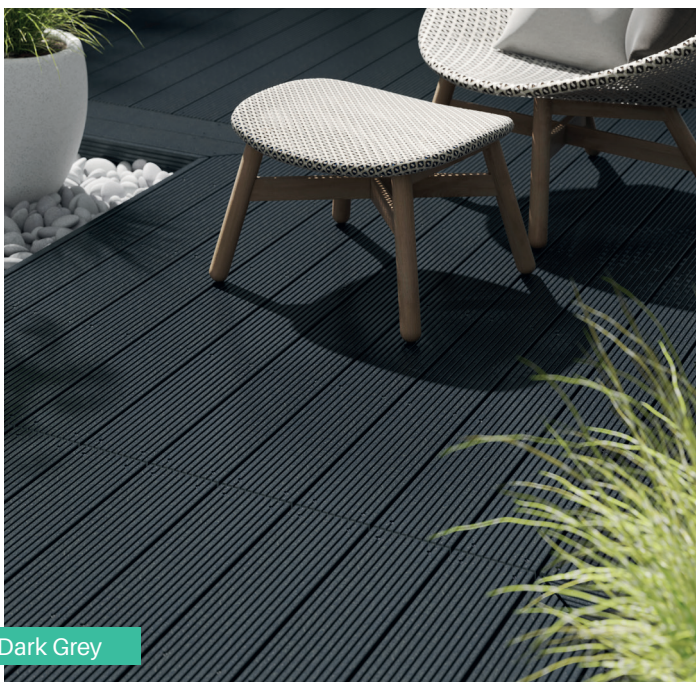

Dark Grey

DEKBOARD®

Normanby Enterprise Park
Billet Lane
Scunthorpe
North Lincolnshire
DN15 9YH

Contact us today for a free quote
or for more information:

01978 667 840

composite@dekboard.co.uk

dekboard.co.uk