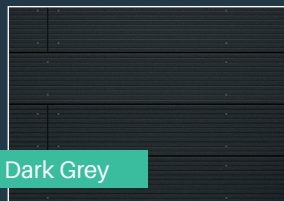

## REVERSIBLE RIBBED AND GROOVED SOLID COMPOSITE DECKING BOARDS

DekBoard reversible composite decking has grooves on one side and a ribbed finish on the other, for optimum versatility.

This eco-friendly board has a low slip potential and is suitable for a wide range of outdoor projects.

### Colour options

Light Grey

Dark Grey

Dark Brown

Light Brown

Black