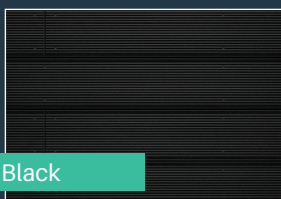

## REVERSIBLE RIBBED AND GROOVED SOLID COMPOSITE DECKING BOARDS

DekBoard reversible composite decking has grooves on one side and a ribbed finish on the other, for optimum versatility.

This eco-friendly board has a low slip potential and is suitable for a wide range of outdoor projects.

### Colour options

Light Grey

Dark Grey

Dark Brown

Light Brown

Black