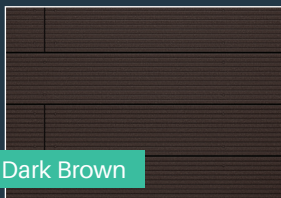

## REVERSIBLE RIBBED AND GROOVED SOLID COMPOSITE DECKING BOARDS

DekBoard reversible composite decking has grooves on one side and a ribbed finish on the other, for optimum versatility.

This eco-friendly board has a low slip potential and is suitable for a wide range of outdoor projects.

### Colour options

Light Grey

Dark Grey

Dark Brown

Light Brown

Black