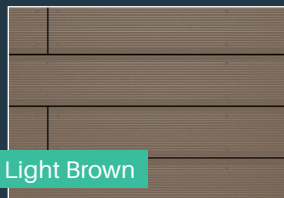

## REVERSIBLE RIBBED AND GROOVED SOLID COMPOSITE DECKING BOARDS

DekBoard reversible composite decking has grooves on one side and a ribbed finish on the other, for optimum versatility.

This eco-friendly board has a low slip potential and is suitable for a wide range of outdoor projects.

### Colour options

Light Grey

Dark Grey

Dark Brown

Light Brown

Black