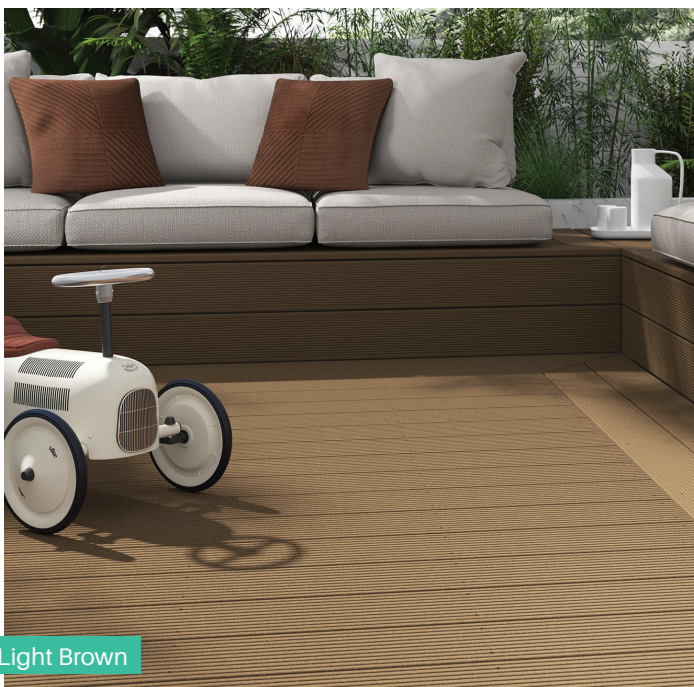

DekBoard Reversible Composite Decking

Specification

Standard length:	3.6m
Bespoke lengths:	1.5m - 6m*
Profile height:	21mm
Profile width:	136mm

Material:	Wood polymer composite
Solid board:	Yes
Finish:	Ribbed or grooved
Reversible:	Yes

Coverage:	0.5m²
Warranty:	Residential - 25 years**
Warranty:	Commercial - 25 years**
Weight:	2.86kg/m

* MOQs apply

** Limited warranty

Deck board profile

21mm x 136mm
3.6m standard stocked length
1.5m-6m made to order
Designed for use with face fixings

Fascia board profile

19mm x 136mm
3.6m lengths
To create a neat finish to the deck sides