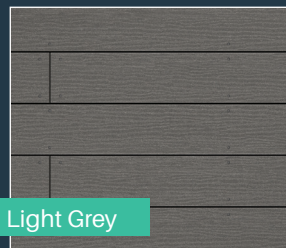

DEKBOARD®

decking and balustrade systems

WOODGRAIN SOLID COMPOSITE ECO FRIENDLY DECKING BOARDS

DekBoard woodgrain composite decking has a beautiful wood-like finish, offering all the benefits of timber, with none of the drawbacks.

Colour options

Dark Grey

Light Grey

Dark Brown

Light Brown

Black

UK manufactured

Manufactured in the UK for optimum quality.

DekBoard Woodgrain Composite Decking

Specification

Standard length:	3.6m	Material:	Wood polymer composite	Coverage:	0.5m ²
Bespoke lengths:	1.5m - 6m*	Solid board:	Yes	Warranty:	Residential - 25 years**
Profile height:	21mm	Finish:	Woodgrain (embossed)	Warranty:	Commercial - 25 years**
Profile width:	136mm	Reversible:	No	Weight:	2.7kg/m