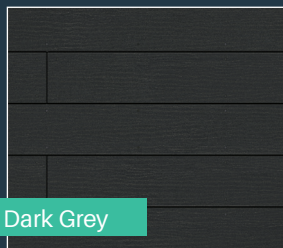

DEKBOARD®

decking and balustrade systems

WOODGRAIN SOLID COMPOSITE ECO FRIENDLY DECKING BOARDS

DekBoard woodgrain composite decking has a beautiful wood-like finish, offering all the benefits of timber, with none of the drawbacks.

Colour options

Dark Grey

Light Grey

Dark Brown

Light Brown

Black

UK manufactured

Manufactured in the UK for optimum quality.