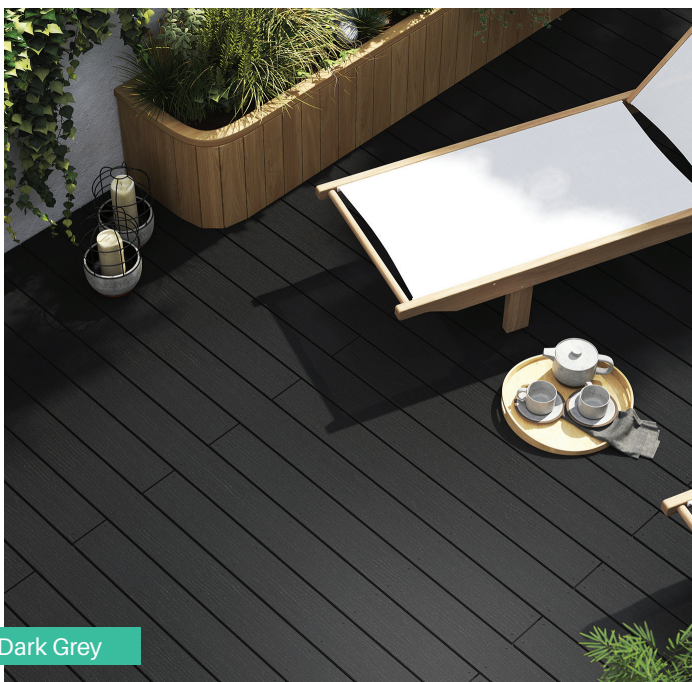

Light Grey

Dark Grey

DEKBOARD®

Normanby Enterprise Park
Billet Lane
Scunthorpe
North Lincolnshire
DN15 9YH

Contact us today for a free quote
or for more information:

01978 667 840

composite@dekboard.co.uk

dekboard.co.uk